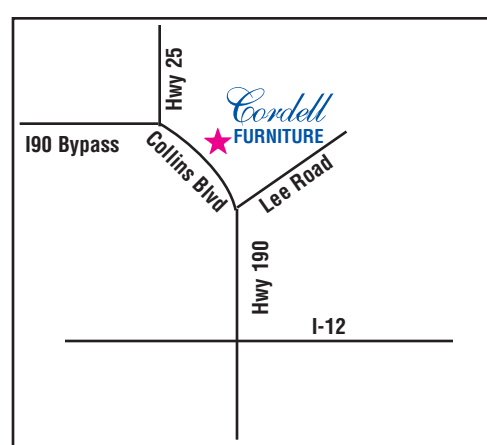

4 1/2 Miles North of I 12

CASH, VISA, MASTERCARD, AMERICAN EXPRESS OR APPROVED PERSONAL CHECKS ACCEPTED.
*Discounts are off original and regular prices which may or may not have resulted in prior sales. Prior sales excluded. All sales are final. Quantities limited. No Refunds, No Returns, No Cancellations. All items sold on a first come, first to save basis. Some items floor samples or one-of-a-kind. Not responsible for typographical errors. Pictures for illustration purposes only. See store for details. GOB permit applied for.

A110506-068