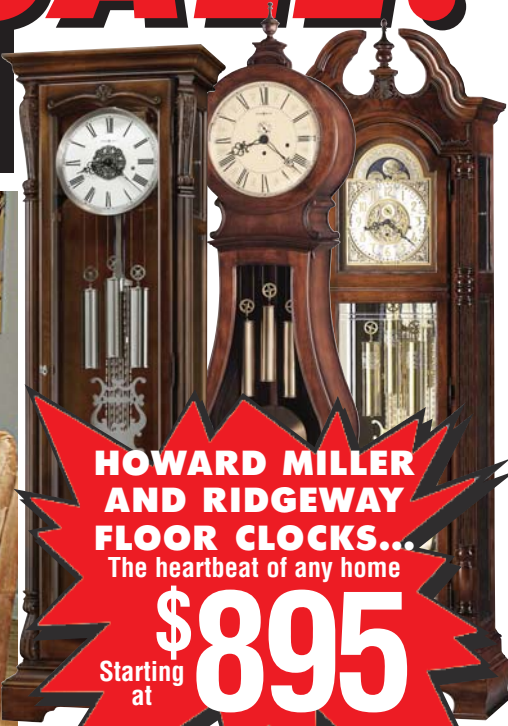

HOWARD MILLER AND RIDGEWAY FLOOR CLOCKS...
The heartbeat of any home
Starting at **\$895**

- FAMOUS NAME BRANDS**
- BROYHILL •BERNHARDT
 - KINCAID •PENNSYLVANIA HOUSE
 - AMERICAN DREW •SEALY •SERTA
 - ASHLEY •FLEXSTEEL
 - BARCALOUNGER •HOWARD MILLER
 - PETERS REVINGTON & MORE!