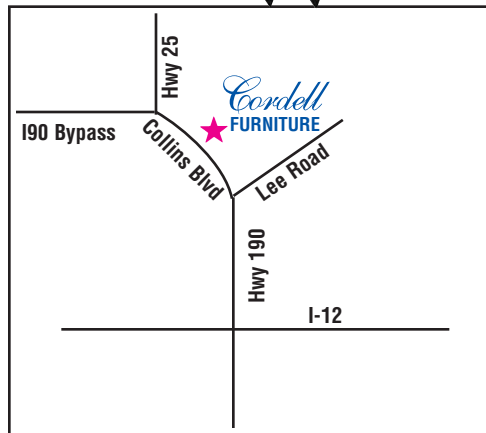

3 PIECE TABLE SET
Cocktail and 2 end tables.
All 3 were \$279*... Now only **\$118**

EVERYTHING IN THE STORE REDUCED!
EVERY LIVING ROOM, EVERY BEDROOM, EVERY DINING ROOM AND DINETTE, EVERY FLOOR CLOCK, EVERY CURIO CABINET, EVERY RECLINER, EVERY LAMP, EVERY RECLINING SOFA, EVERY TABLE SET, EVERY CHAIR, EVERY ACCESSORY, EVERY PICTURE, EVERY MATTRESS AND FOUNDATION, EVERY SECTIONAL, EVERYTHING!

NEW HOURS
MON - SAT 9am - 7pm
SUNDAY Noon-5pm

Bring a truck, van or u-haul... Be prepared to take it with you & **SAVE** even more!

Cordell FURNITURE

1600 Collins Blvd. • Covington
4 1/2 Miles North of I 12
985-892-6368